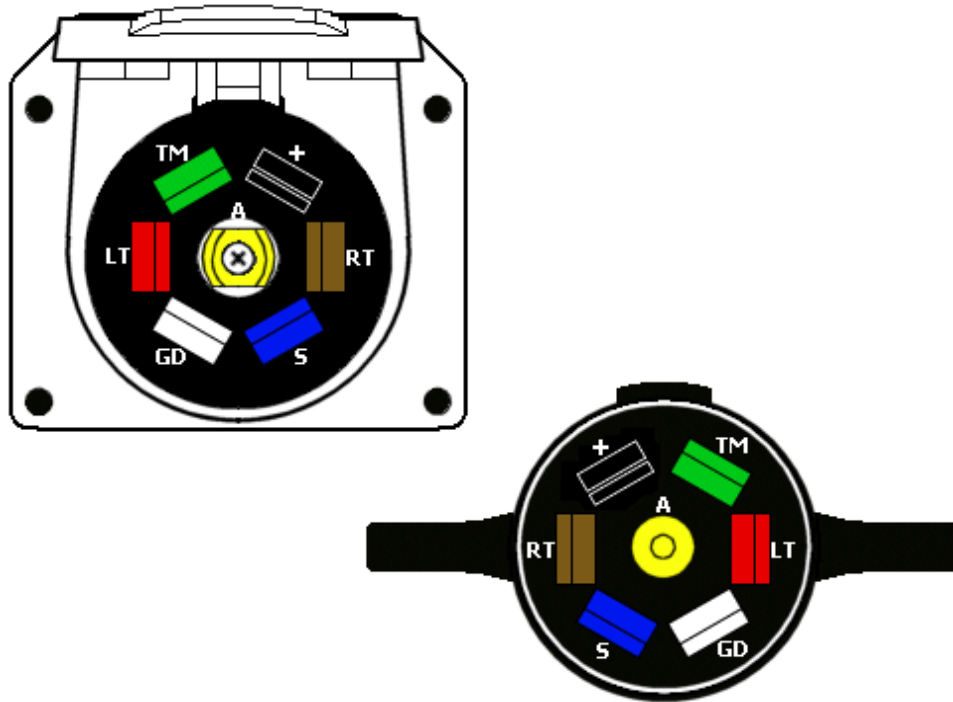

7 Way Plug Wiring Diagram

Standard Wiring*

| Post | Purpose | Wire Color |
|------|-------------------------|------------|
| TM | Park Light | Green |
| (+) | Battery Feed | Black |
| RT | Right Turn/Brake Light | Brown |
| LT | Left Turn/Brake Light | Red |
| S | Trailer Electric Brakes | Blue |
| GD | Ground | White |
| A | Accessory | Yellow |

This is the most common (Standard) wiring scheme for RV Plugs and the one used by major auto manufacturers today.

* Always test wires for function and wire accordingly. This wiring scheme is for reference only.